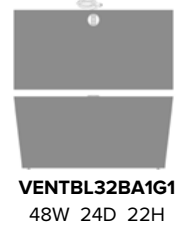

Statement of Line

*To see additional versions of this collection go to www.kwalu.com/product/ventiseri-end-table

kwalu | Furnishing the Future™

6160 Peachtree Dunwoody Rd. Building C, Atlanta, GA 30328

1-877-MY-KWALU kwalu.com